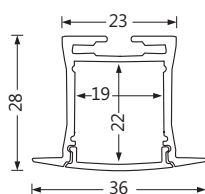

Code article	Diffuseur	L	Tarif € HT
NOB-BARRA/16	Transparent	2m	NC
NOB-BARRA/16/S	Opale		

Embouts et ressorts de fixation inclus