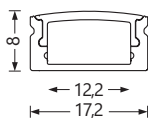

PROFILES ALUMINIUM

■ Profilés aluminium Anodisé

pour Rubans IP20 de 8 à 12mm
et Rubans IP67 de 10mm

Code article	Diffuseur	L	Tarif € HT
NOB-BARRA/3E	Transparent	2m	NC
NOB-BARRA/3E/S	Opale		

Clips de fixation et embouts inclus