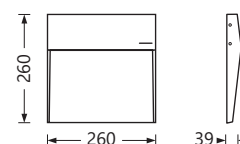

ABACUS CARRE

Code article	Watt	Teinte LED	Flux utile	Tarif € HT
AB-30011-G-8030-XX	11W	3000K	765lm	NC