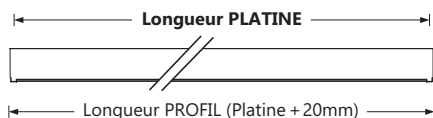

X = 0 (Finition à préciser, consulter notre nuancier), 1 (Blanc), 2 (Gris alu RAL 9006) ou 3 (Noir)

EASYLINE SYSTEME by PETRIDIS

APPARENT / ENCASTRÉ

2 PLATINE APPARENT / ENCASTRÉ

Longueur	Code article	Watt	Code article	Watt	ON/OFF € HT	DALI € HT
564mm	EAS-994dx01	10W	EAS-994dx11	16W	NC	NC
844mm	EAS-994dx02	15W	EAS-994dx12	24W	NC	NC
1124mm	EAS-994dx03	20W	EAS-994dx13	32W	NC	NC
1404mm	EAS-994dx04	25W	EAS-994dx14	40W	NC	NC
1684mm	EAS-994dx05	30W	EAS-994dx15	48W	NC	NC
1964mm	EAS-994dx06	35W	EAS-994dx16	56W	NC	NC
2244mm	EAS-994dx07	40W	EAS-994dx17	64W	NC	NC