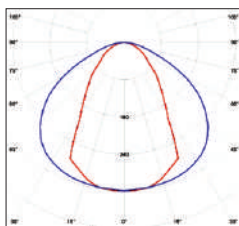

■ DIFFUSEUR MICROPRISME