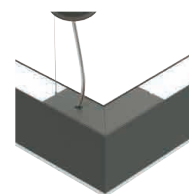

Sur demande :

- Diffuseur opale
- Configuration en système avec jonction L