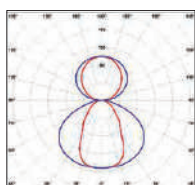

■ DIFFUSEUR MICROPRISME / DIRECT/INDIRECT

Filins de suspension 2m et câble transparent inclus

Longueur	Code article	Watt	Code article	Watt	ON/OFF € HT	DALI € HT
1150mm	EAS-9913dx02X	20+15W	EAS-9913dx10X	32+24W	NC	NC
1430mm	EAS-9913dx03X	25+20W	EAS-9913dx11X	40+32W	NC	NC
1710mm	EAS-9913dx04X	30+25W	EAS-9913dx12X	48+40W	NC	NC
1990mm	EAS-9913dx05X	35+30W	EAS-9913dx13X	56+48W	NC	NC
2270mm	EAS-9913dx06X	40+30W	EAS-9913dx14X	64+48W	NC	NC