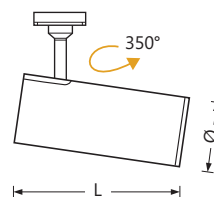

Code article	Watt	Teinte LED	Flux utile	Ø x L	Tarif € HT
1-L-65642AT/X/x	10W	3000K ou 4000K	850/900lm	55x147mm	NC
1-L-65642BT/X/x	20W		1700/1800lm	75x180mm	NC
1-L-65642CT/X/x	30W		2600/2700lm	90x200mm	NC