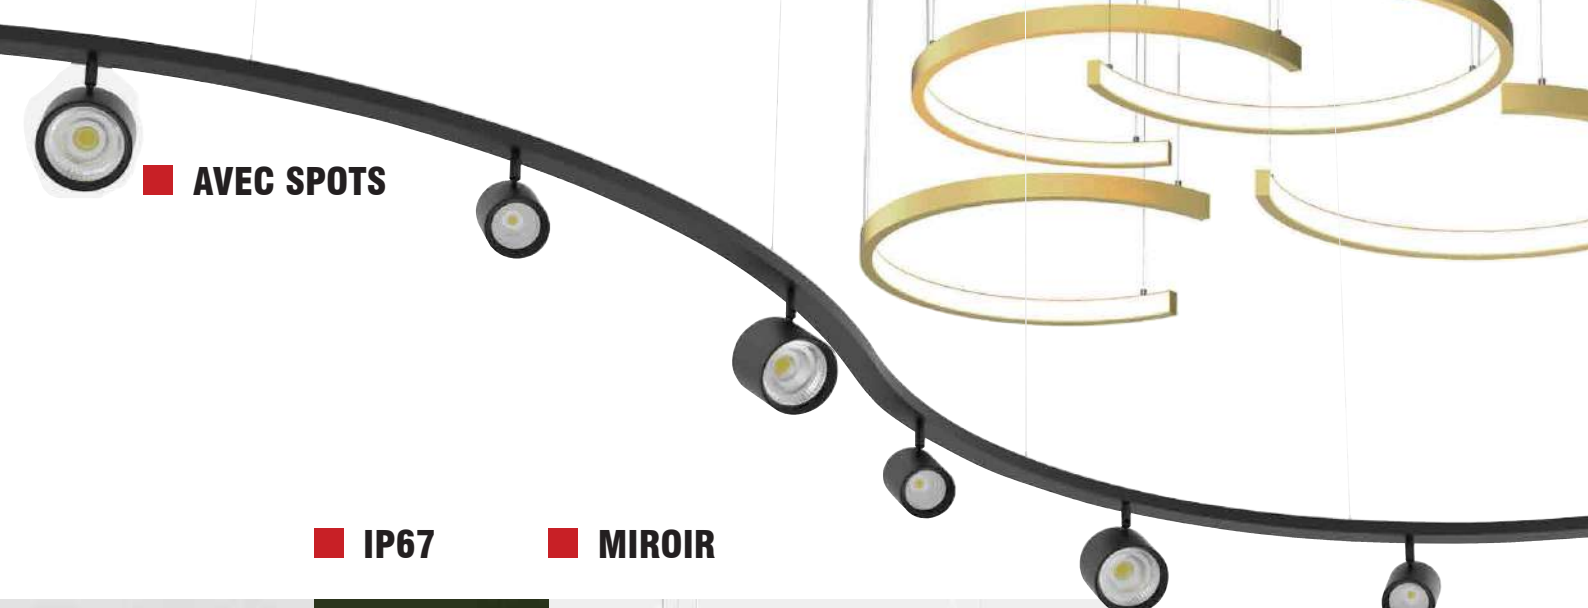

■ **AVEC SPOTS**