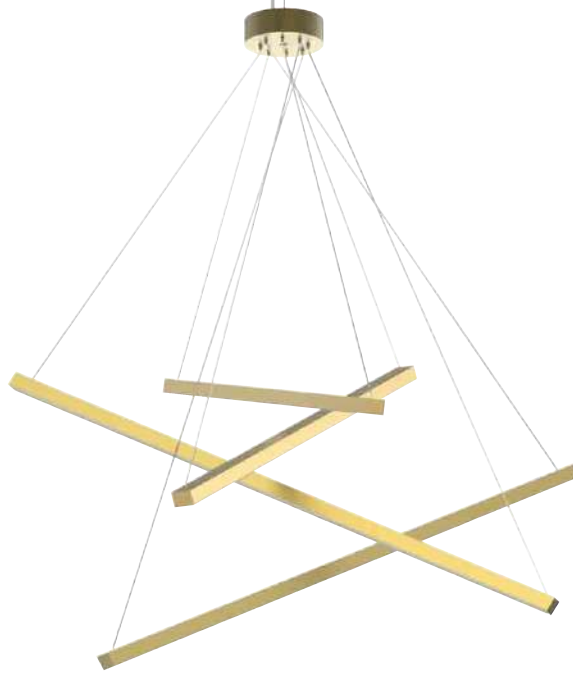

MORFI by PETRIDIS
CREATIONS SPECIALES

■ **STICK**