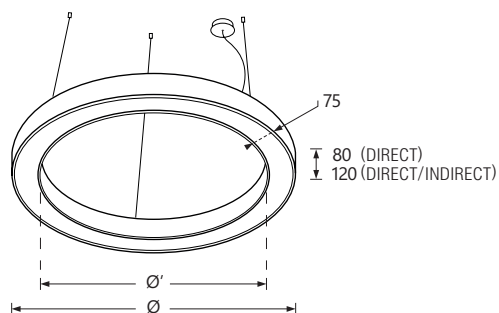

CYCLONE SLIM by PETRIDIS