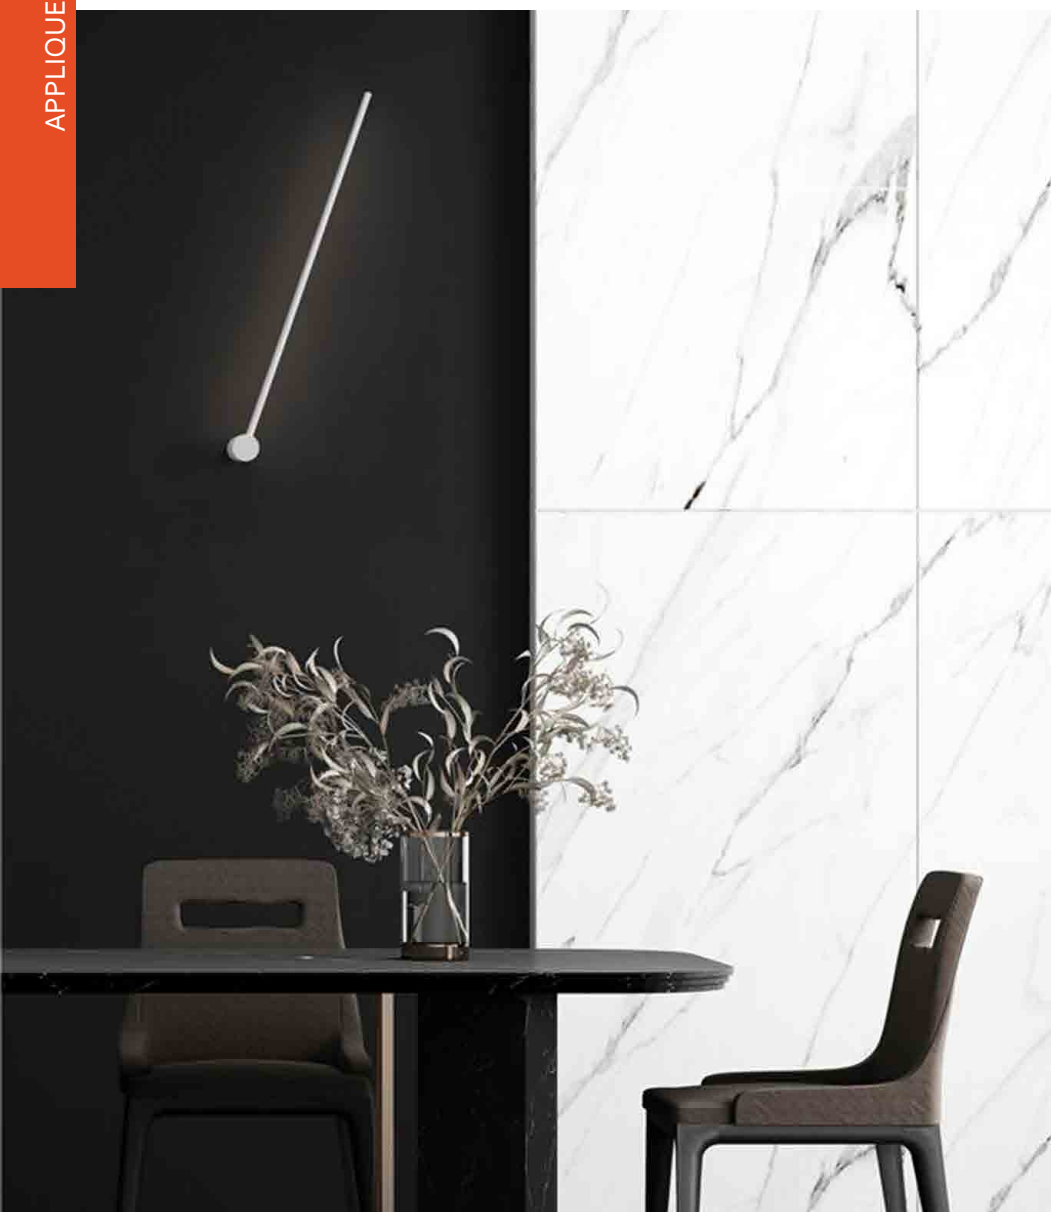

ADENA

LED 15W / L900mm
IP44
N/L-9081101

LED 10W / L600mm
IP20
N/L-9081102

LED 20W / L1200mm
IP20
N/L-9081103

LED 10W / L600mm
IP20
N/L-9081800

LED 20W / L1200mm
IP20
N/L-9081810

Applique Murale
Aluminium noir
Patère ronde
Epaisseur 65mm, Ø70mm

3000K - IRC >80

SYNTA

Applique Murale
Aluminium noir ou blanc
Patère ronde
Epaisseur 100mm, Ø60mm

3000K - IRC > 80

LED 17W / L600mm

N/L-9009322

Noir

N/L-9009323