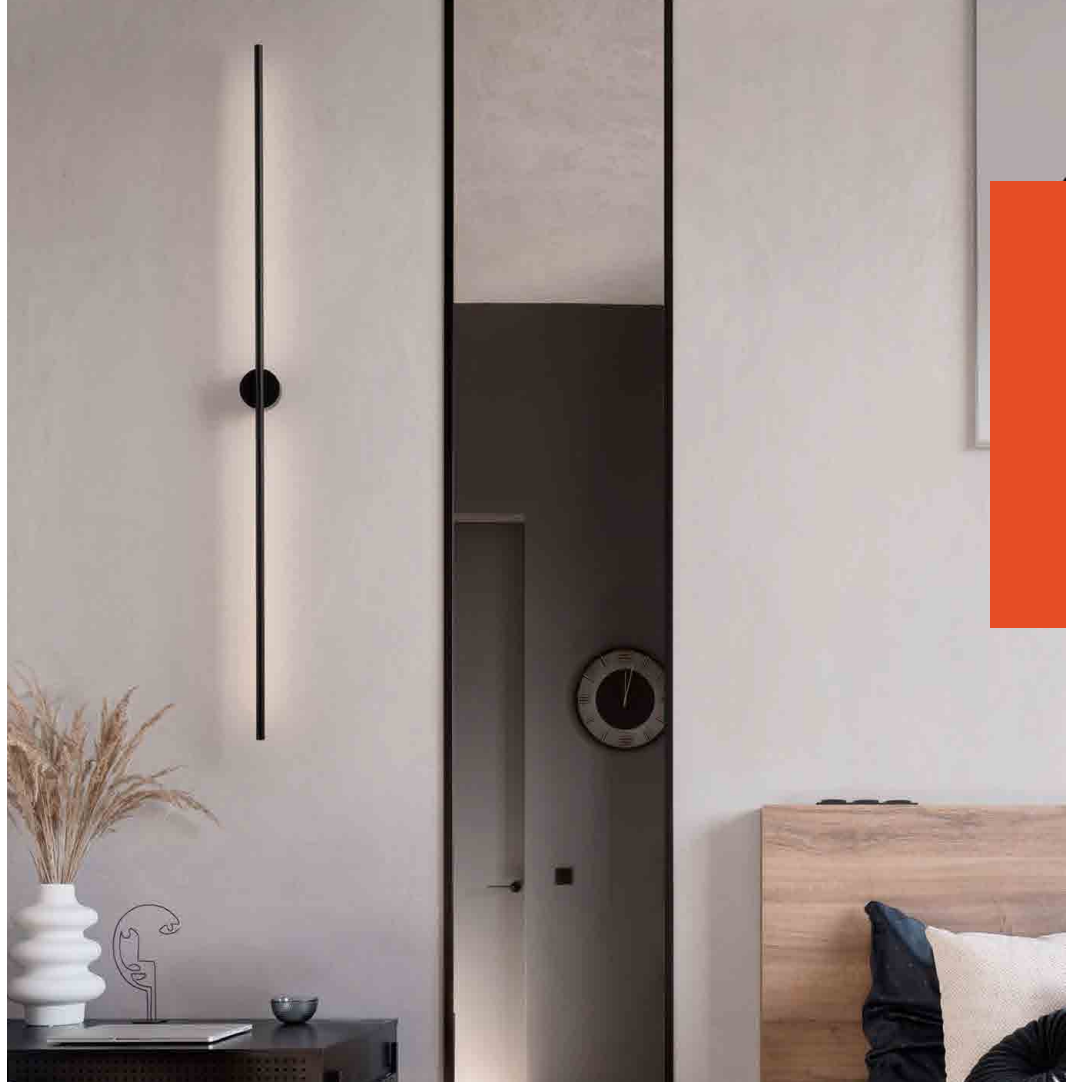

ADENA

LED 15W / L900mm
IP44
N/L-9081101

LED 10W / L600mm
IP20
N/L-9081102

LED 20W / L1200mm
IP20
N/L-9081103

LED 10W / L600mm
IP20
N/L-9081800

LED 20W / L1200mm
IP20
N/L-9081810

Applique Murale
Aluminium noir
Patère ronde
Epaisseur 65mm, Ø70mm

3000K - IRC >80

SYNTA

Applique Murale
Aluminium noir ou blanc
Patère ronde
Epaisseur 100mm, Ø60mm

3000K - IRC > 80

LED 17W / L600mm

N/L-9009322

Noir

N/L-9009323

Blanc

LED 23W / L900mm

N/L-9009324

Noir

N/L-9009325

Blanc